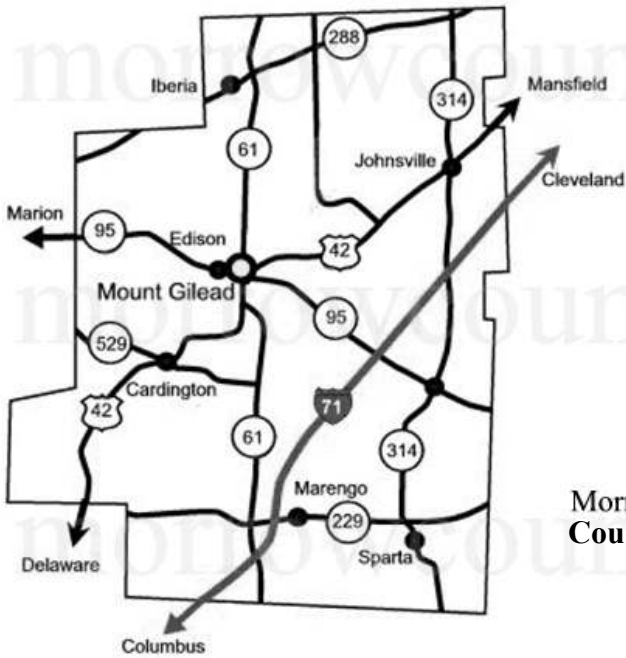

2651 Township Road 155 or 2651 Waldo Fulton Road, Cardington, Ohio 43315

North

Marion State Route 23 to Ruggles Arena	
State Route 95 East to Mt. Gilead	14 Miles
Right - State Route 42 South (Light)	2.1 Miles
Straight - County Road 24 Gilead Friends Church	4.8 Miles
Right - Township Road 155	2.6 Miles
Ruggles Arena on Right	

From Mansfield SR 71 South to Ruggles Arena	
Exit 151 SR 95 / Mt. Gilead	
Right - on SR 95 West	7.2 Miles
Left - State Route 42 South (Light)	2.1 Miles
Straight - County Road 24 Gilead Friends Church	4.8 Miles
Right - Township Road 155	2.6 Miles
Ruggles Arena on Right	

Morrow County

Delaware to Ruggles Arena	
US 42 North	10 Miles
Right - State Route 229 Ashley (Light)	3 Miles
Left - County Road 166	3 Miles
Right - Township Road 155	.5 Mile
Ruggles Arena on Left	

From Columbus SR 71 North to Ruggles Arena	
Exit 140 SR 61 / Sunbury	
Left - State Route 61 North	1.8 Miles
Left - State Route 229 West	2.2 Miles
Right - County Road 24 North	3.2 Miles
Left - Township Road 155	2.6 Miles
Ruggles Arena on Right	